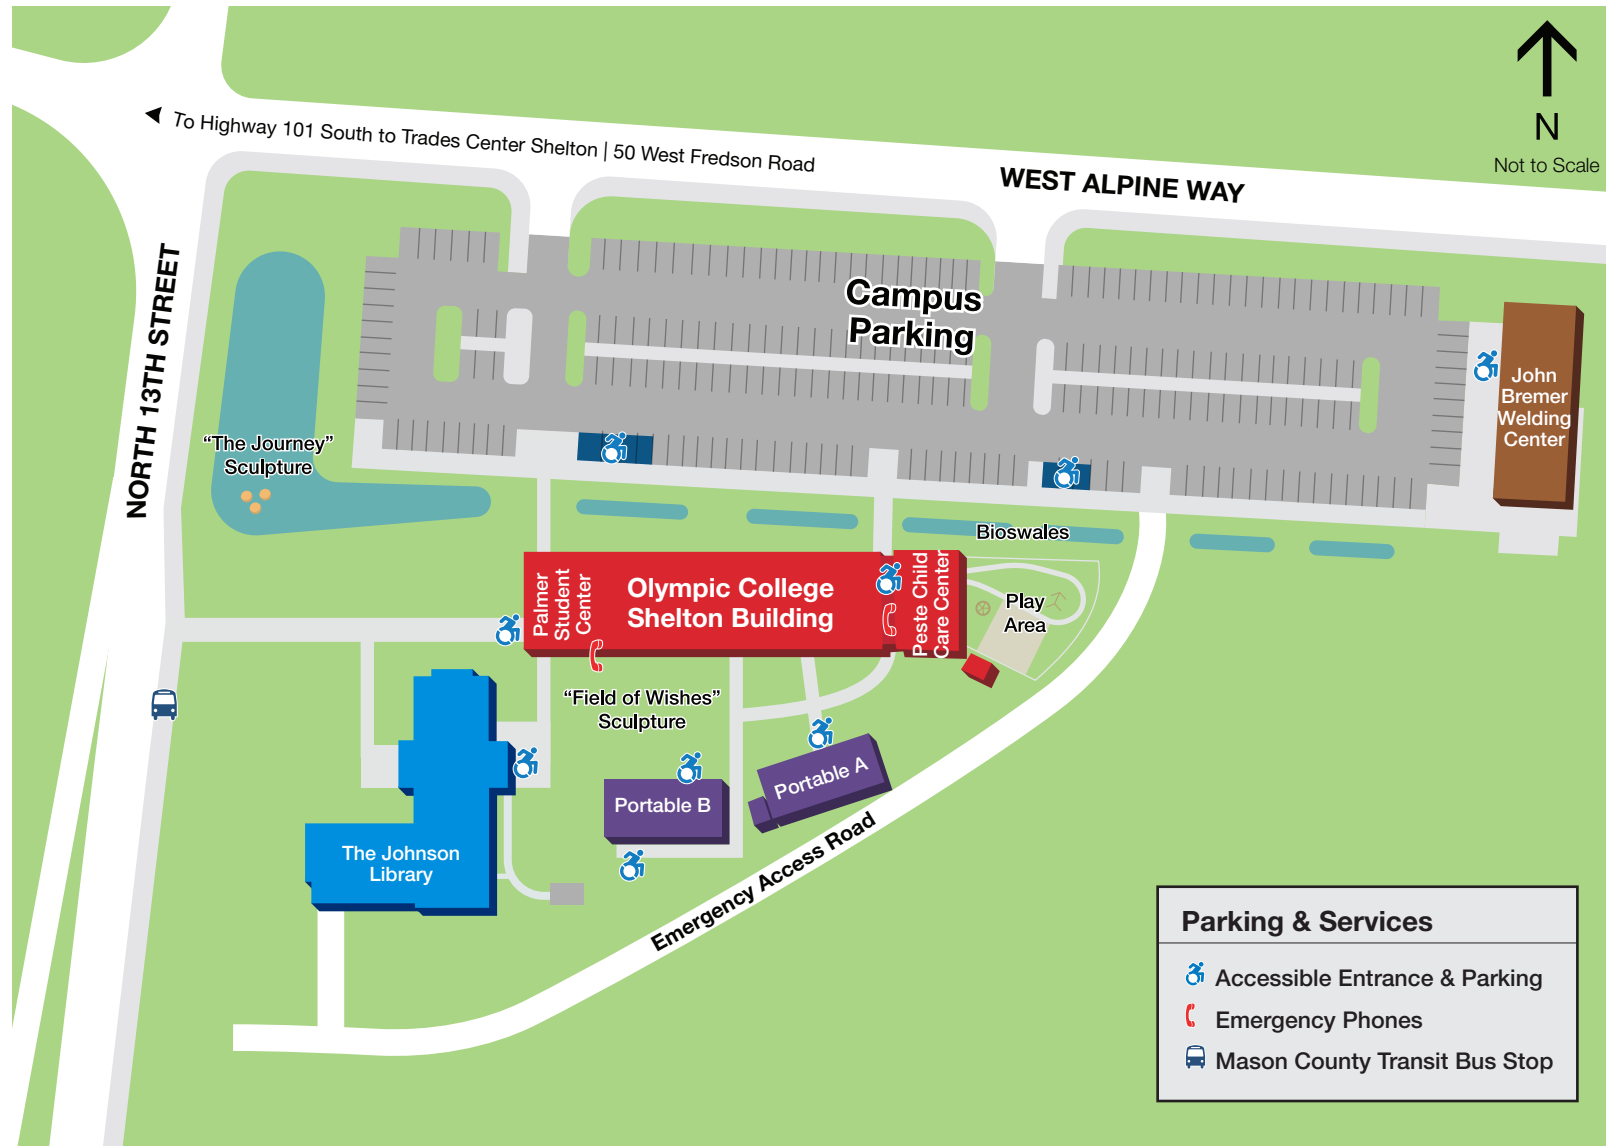

OLYMPIC COLLEGE | Shelton Campus Map

937 West Alpine Way, Shelton, WA 98584 | 360-432-5400 | SheltonCampus@olympic.edu | olympic.edu/shelton-campus

- Palmer Student Center (PSC)**
- 102..... Lobby/Student Commons
- 103..... Bookstore
- 106..... Student Services Office
- Olympic College Shelton Building (OCS)**
- 107..... Computer Lab Classroom
- 108, 113, 117, 119..... Faculty/Staff Offices
- 112, 116, 118... Classrooms
- The Johnson Library (TJL)**
- 106..... Library Catalog
- 108..... Reading Room
- 110..... Tutor Room (Small Conference Room)
- 113, 114..... Staff Offices
- 115..... Staff Workroom
- 111, 116, 120,121..... ITV Classrooms
- 125, 126,127.... Faculty Offices
- Portable A**
- PA1 Classroom Basic Education
- Offices
- PA2 Student Computer Lab
- PA3 Faculty/Staff Office
- PA4 Career Center
- Portable B**
- PB1 Staff Office
- PB2 Classroom
- PB3 Testing Center
- The John Bremer Welding Center**
- Faculty Offices
- Weld Shop

Parking & Services

- Accessible Entrance & Parking
- Emergency Phones
- Mason County Transit Bus Stop

Mailing Address
 1600 Chester Avenue
 Bremerton, WA 98337-1699
 360-792-6050